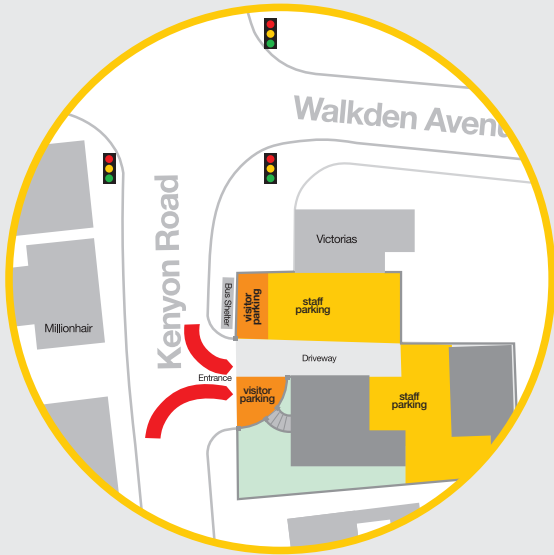

# directions to bd2 studios 55 kenyon road

sat nav: **WN1 2DU**

from roundabout at 'cherry gardens' pub, turn into 'mesnes road'  
head past 'the brockett arms' to set of traffic lights, take immediate  
left turn into driveway after lights into visitor parking place at front of office.

**Standish** A49  
(M6 Junction 27)

**Aspull** B5239  
(M61 Junction 6)

**Bryn** A49  
(M6 Junction 25a)